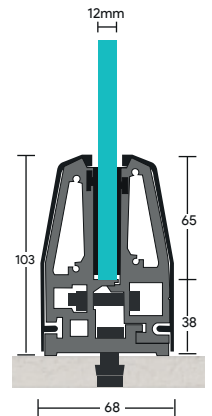

Features

- > Maximum Weight per Door : 70kg
- > Maximum Width per Door : 900mm
- > Maximum Height per Door : 2400mm
- > Suitable for : 8mm, 10mm Glass Thickness
- > Material Used : Hardware SS 304 Aluminium Profiles – 6463

CBP-01 Brackets with Continuous Profile

- ★ Dark Color :
- ★ Wood Color :
- ★ Metallic color :

● CBP 01 BRT
70MM
140MM

● CBP 01 Cover
70MM

● CBP 01 EC Bottom

● CBP 01 EC Slotted

- Infinite

Railing Length	●	24'	18'	15'	12'	
Glass Height		30"	33"	36"	39"	42"