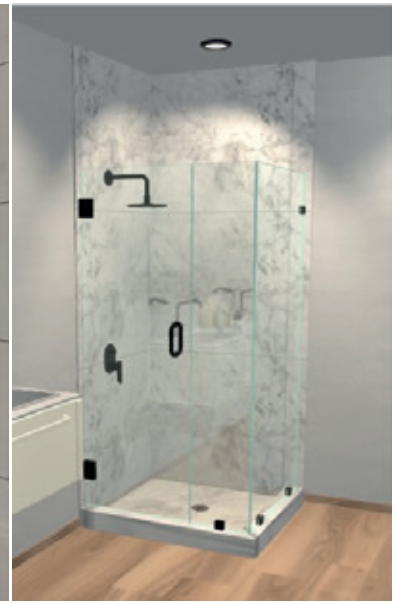

CSL-55-A5 (CG)
Track Mounting Bracket

CSL-55-A1 (CG)
Knob Clamp Roller (SS)

CSL-55-A3 (CG)
Door Stopper

CSL-55-T (CG)
Top Track

Fixing Tool/Key

CP Finish Double Door 90° Combo with 4 mtr Track

GLASS CONNECTORS Material : SS 304