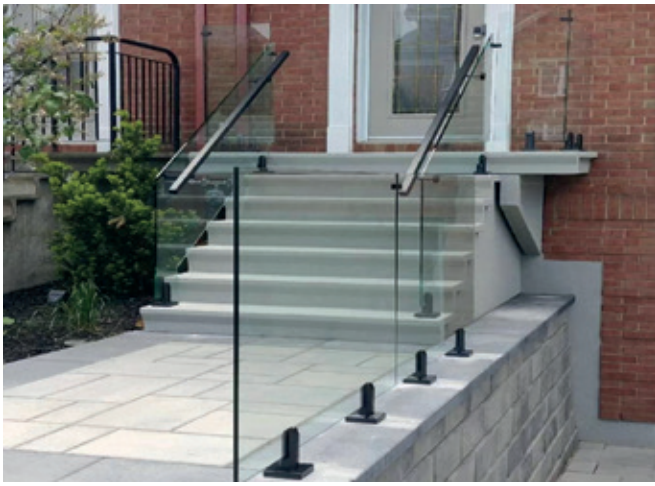

CSHR-2 (40x40) (BM)

Single Slotted Square Pipe

CSHR-2 (40x40) (AT)

Single Slotted Square Pipe

CSHR-2 (40x40) (CG)

Single Slotted Square Pipe

CSHR-2 (40x40) (WD)

Single Slotted Square Pipe