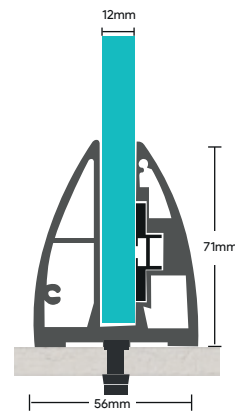

- ★ Dark Color :
- ★ Wood Color :
- ★ Metallic color :

• Infinite

Railing Length	☒	☒	☒	18'	15'	12'
Glass Height	30"	33"	36"	39"	42"	

- ★ Top mounted with Continuous Section.
- ★ Suitable For 12 mm Glass Thickness.

- ★ This Product Can Support Glass Height as per given above chart

- ★ Available Finish : Sandblasted / Anodized / Electroplating PVD / Wooden / Powder Coating

CBP-04