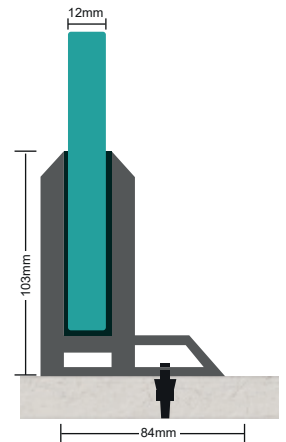

CBRT-02 Bottom Railing Bracket