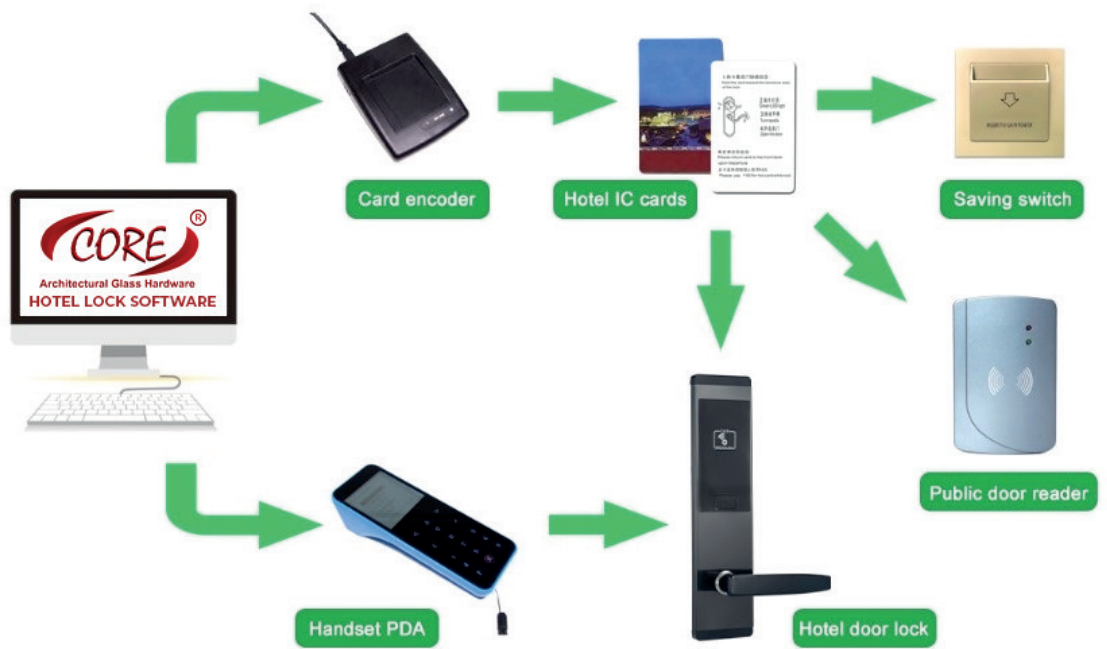

GLASS LIFTERS

CGL-1C
Glass Lifter With Single Cup

CGL-2C
Glass Lifter with Two Cup

CGL-3C
Glass Lifter with Three Cup

HOTEL-GUEST-DOOR-LOCK-SYSTEM

OUR PRESTIGIOUS CLIENTS

SPECIFICATION

- > Standard Mortise – (EURO/ANSI).
 - > Stainless steel panels/handles offer more sturdiness & durability.
 - > RFID card unlocking & mechanical keys override for emergency opening.
 - > Multi-management room management software.
 - > Low voltage alarm function.
 - > Unlock records – Latest 255.
- Required door
- > thickness – 38mm-65mm
 - > (If 35mm or 70mm, please inform).
- Working voltage – DC 6V, 4 Pcs AA Alkaline Batteries.
- > Working temperature -10 to 60 degrees.
 - > Warranty – Upto 3 Years.