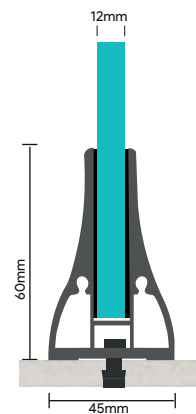

CBP-05

Continuous Profile

CBP 05 BRT
70MM

CBP 05 EC Bottom

CBP 05 EC Slotted

- ★ Dark Color :
- ★ Wood Color :
- ★ Metallic color :

• Infinite

Railing Length	12'	10'	8'
Glass Height	30"	33"	36"