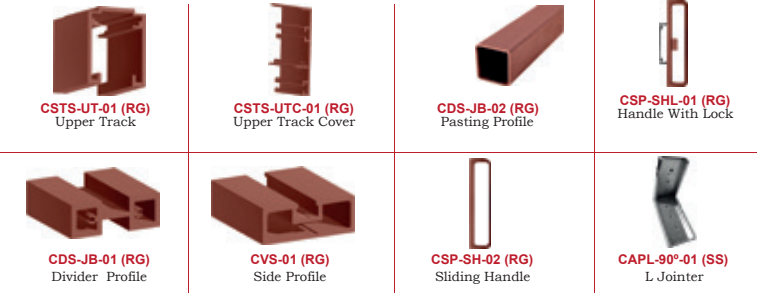

CHS-01 (G)
Top / Bottom Profile

CSTS-UT-01 (G)
Upper Track

CSTS-UTC-01 (G)
Upper Track Cover

CDS-JB-02 (G)
Pasting Profile

CSP-SHL-01 (G)
Handle With Lock

CDS-JB-01 (G)
Divider Profile

CVS-01 (G)
Side Profile

CSP-SH-02 (G)
Sliding Handle

CAPL-90°-01 (SS)
L Jointer

2+4 SYNCHRO SLIDING DOOR

CSTS-02(2+4)

Features and Advantages

- > Telescopic Sliding System are suitable for center opening in Extensive Areas.
- > It is Useful for Sliding of Two Panels each in the opposite direction.
- > Soft Close Sliding.
- > Standard size of each Panel: 1000mm x 3000mm.
- > Suitable for Glass Thickness 8mm
- > Door Weight Capacity of each panel: Upto 70Kg

1+2 FRAMELESS TELESCOPIC SLIDING DOOR

Features and Advantages

- > Frameless Telescopic Sliding System are suitable for one way Opening in Extensive Areas.
- > It is Useful for Simultaneous sliding of Two Panels in the same direction.
- > It turns a normal sliding into the unique One.
- > Standard size of each Panel: 1000mm x 3000mm
- > Suitable for Glass Thickness 8mm and 10mm
- > Door Weight Capacity of each panel: Upto 70Kg
- > Material Used: Hardware SS 304
Aluminium Profiles – 6463
- > Standard Colour: Black Matt
Gold, Rosegold
Champagne