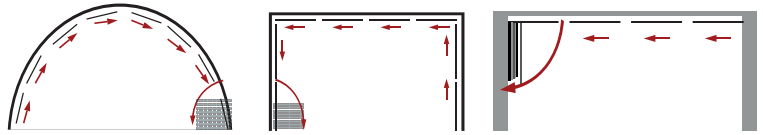

CSTS-FL-03(1+3)

2+2 FRAMELESS SYNCHRO SLIDING

Features and Advantages

- > Frameless Telescopic Sliding System are suitable for center Opening in Extensive Areas.
- > It is Useful for Simultaneous sliding of Two Panels in the opposite direction.
- > It turns a normal sliding into the unique One.
- > Standard size of each Panel: 1000mm x 3000mm
- > Suitable for Glass Thickness 8mm and 10mm
- > Door Weight Capacity of each panel: Upto 70Kg
- > Material Used: Hardware SS 304
Aluminium Profiles – 6463
- > Standard Colour: Black Matt, Gold, Rosegold,
Champagne

CSSS-FL-01(2+2)

SLIDE AND SWING CESS-01

Per Panel

Window Shapes

Panel Range

Technical Specifications:

- > Glass Thickness : 8,10,12 mm
- > Maximum Height : 2700 mm
- > Panel Width Range : 750 mm
- > Panel : Customised
- > Fix Section : 55 x 55 mm (Top & Bottom Rail)
- > Sliding Section : 60 x 32 mm (Sliding Glass)