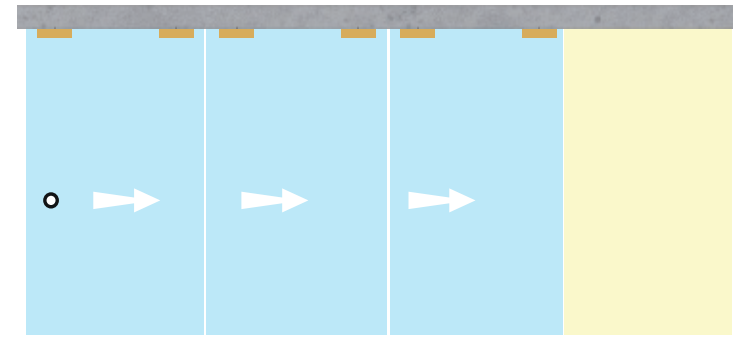

1+2 FRAMELESS TELESCOPIC SLIDING DOOR

Features and Advantages

- > Frameless Telescopic Sliding System are suitable for one way Opening in Extensive Areas.
- > It is Useful for Simultaneous sliding of Two Panels in the same direction.
- > It turns a normal sliding into the unique One.
- > Standard size of each Panel: 1000mm x 3000mm
- > Suitable for Glass Thickness 8mm and 10mm
- > Door Weight Capacity of each panel: Upto 70Kg
- > Material Used: Hardware SS 304
Aluminium Profiles – 6463
- > Standard Colour: Black Matt
Gold, Rosegold
Champagne

CSTS-FL-02(1+2)

1+3 FRAMELESS TELESCOPIC SLIDING DOOR

Features and Advantages

- > Frameless Telescopic Sliding System are suitable for one way Opening in Extensive Areas.
- > It is Useful for Simultaneous sliding of Three Panels in the same direction.
- > It turns a normal sliding into the unique One.
- > Standard size of each Panel: 1000mm x 3000mm
- > Suitable for Glass Thickness 8mm and 10mm
- > Door Weight Capacity of each panel: Upto 70Kg
- > Material Used: Hardware SS 304
Aluminium Profiles – 6463
- > Standard Colour: Black Matt,
Gold, Rosegold,
Champagne

CSTS-FL-03(1+3)

2+2 FRAMELESS SYNCHRO SLIDING

Features and Advantages

- > Frameless Telescopic Sliding System are suitable for center Opening in Extensive Areas.
- > It is Useful for Simultaneous sliding of Two Panels in the opposite direction.
- > It turns a normal sliding into the unique One.
- > Standard size of each Panel: 1000mm x 3000mm
- > Suitable for Glass Thickness 8mm and 10mm
- > Door Weight Capacity of each panel: Upto 70Kg
- > Material Used: Hardware SS 304
Aluminium Profiles – 6463
- > Standard Colour: Black Matt, Gold, Rosegold,
Champagne