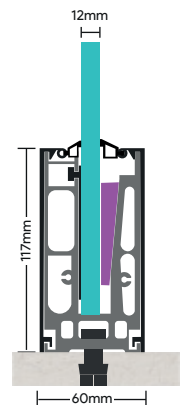

CBP-02 Brackets with Continuous Profile

- ★ Dark Color :
- ★ Wood Color :
- ★ Metallic color :

● CBP 02 BRT
70MM
140MM

● CBP 02 Cover
70MM

● CBP 02 EC Bottom

● CBP 02 Slotted

- Infinite

Railing Length	●	24'	18'	15'	12'	
Glass Height		30"	33"	36"	39"	42"