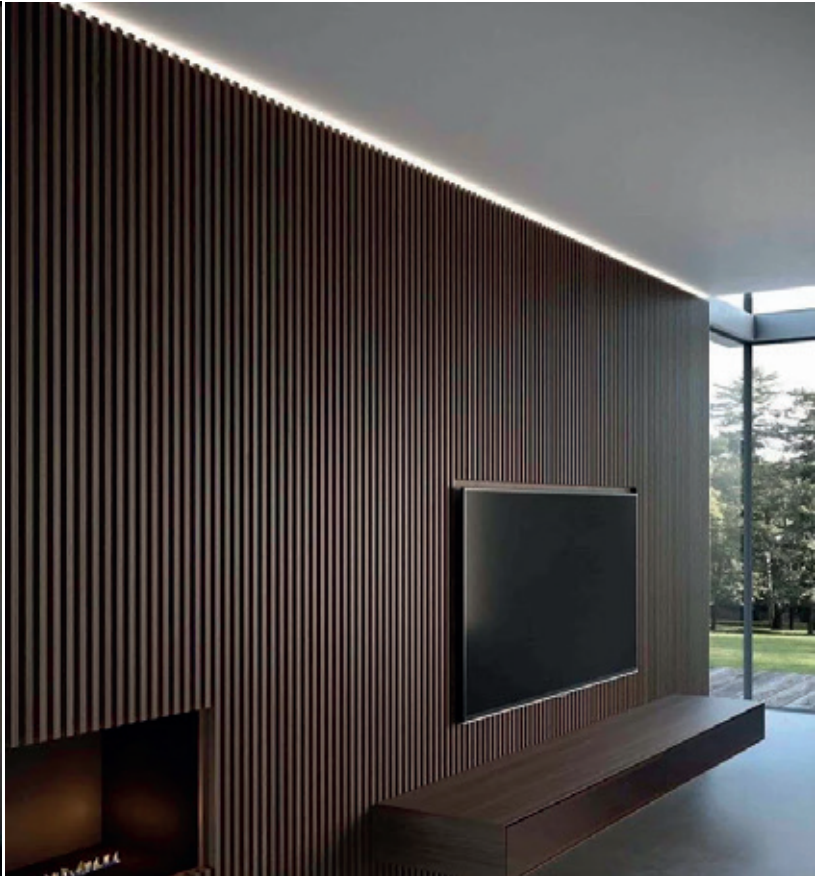

Size (mm)
 6x8x6
 6x12x6
 6x19x6
 6x25x6

U-PROFILE

Length Size:- 8 Feet

WPC LOUVER PANELS

PIETRA GREY 25MM

HAZELNUT 25MM

CONCRETE 25MM

OAK 25MM