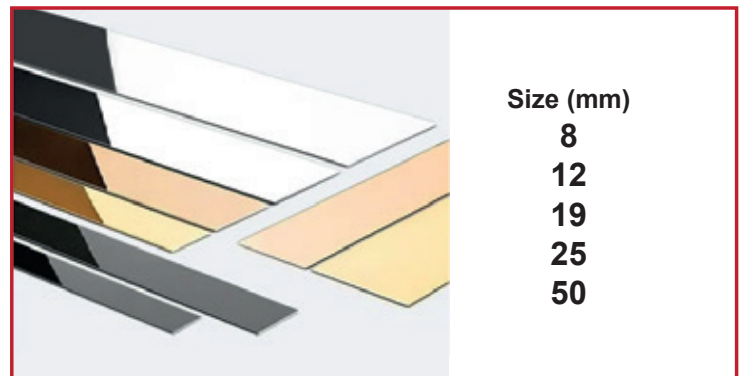

Size (mm)
8
12
19
25
50

PLAIN STRIP

Length Size:- 8 Feet