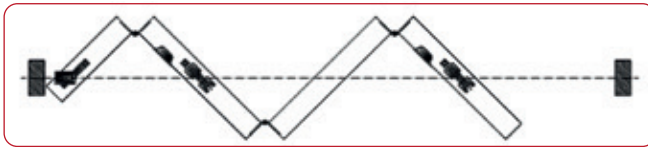

CCSFL-A2
Folding Door Roller

CCSFL-H1
Wall to Glass Hinge

CCSFL-H2
Glass to Glass Hinge

CCSFL-LK
Sliding Glass Door Lock

CCSFL-B1
Upper Track

CSL-HN-50
Sliding Handle

Features

- > Maximum Weight per Door : 60kg
- > Maximum Width per Door : 900mm
- > Maximum Height per Door : 2400mm
- > Suitable for : 8mm, 10mm Glass Thickness
- > Material Used : Hardware SS 304 Aluminium Profiles – 6463