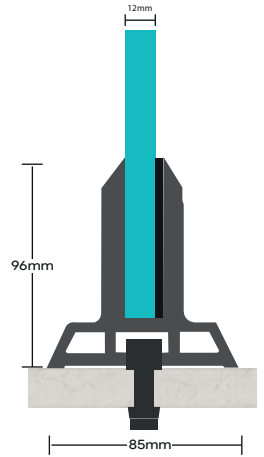

CBRT-01 Bottom Railing Bracket