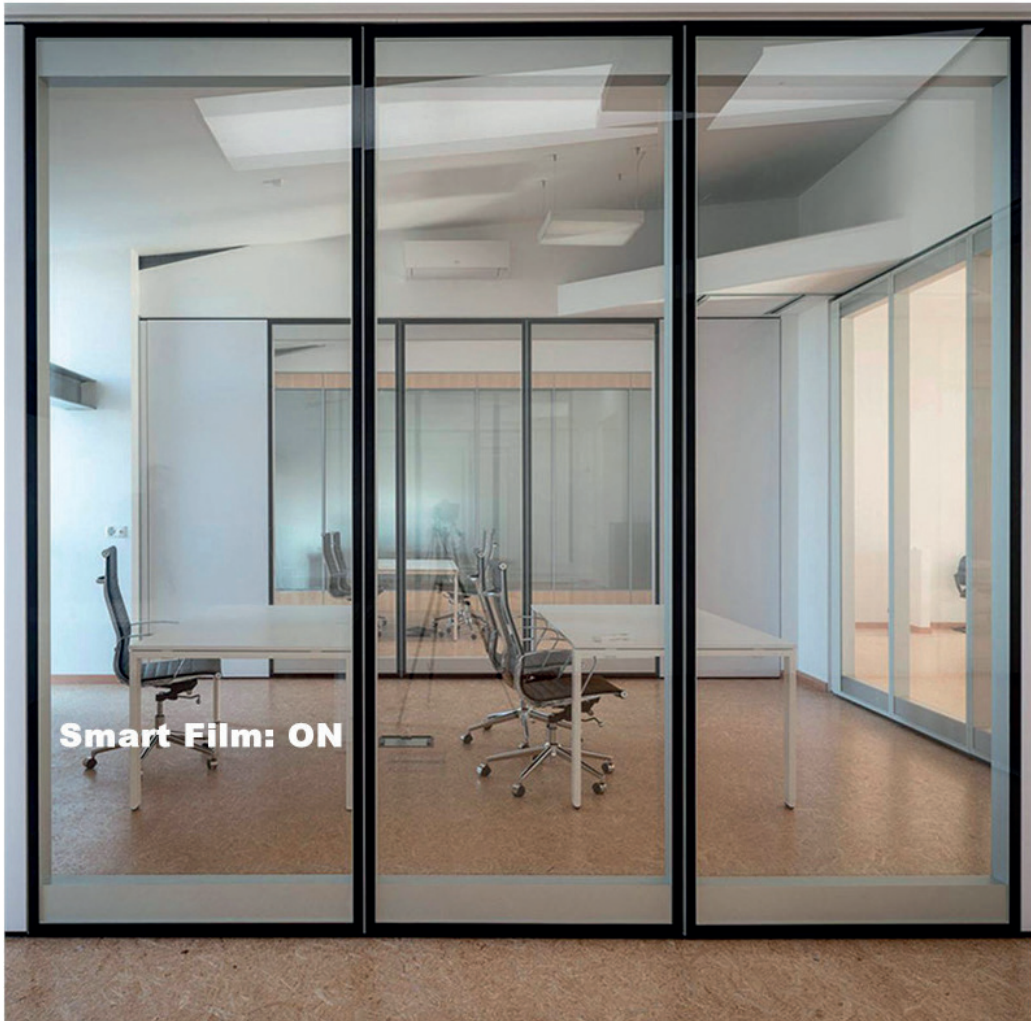

CLP-01
Length Size:- 3 Mtr.

CLP-02
Length Size:- 3 Mtr.

Switchable Film

- A Sheet that can Switch from Transparent to Opaque and Vice Versa by Passing an Electric Current.
- Maintains Privacy on Clicking Switch ON-OFF
- Easy to Operate
- Operating Voltages: 35-70 VAC
- Switching Time: 10ms
- Maximum Width: 1.8m (5.9ft) wide
- UV Blocking: 99%
- Suitable for Indoor and Outdoor Application
- Custom Laser -Etched Patterns
- Available in Various Colors and Sizes
- Less Power Consumption
- No Maintenance Required