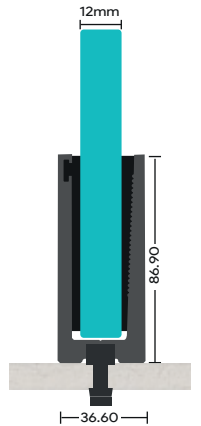

- ★ Top mounted with Continuous Section.
- ★ Suitable For 12 mm Glass Thickness.

★ This Product Can Support Glass Height as per given above chart

★ Available Finish : Sandblasted / Anodized / Electroplating
PVD / Wooden / Powder Coating

CBP-09

Continuous Profile

- ★ Dark Color :
- ★ Wood Color :
- ★ Metallic color :

• Infinite

Railing Length	<input checked="" type="checkbox"/>	<input checked="" type="checkbox"/>	<input checked="" type="checkbox"/>	15'	12'
Glass Height	30"	33"	36"	39"	42"