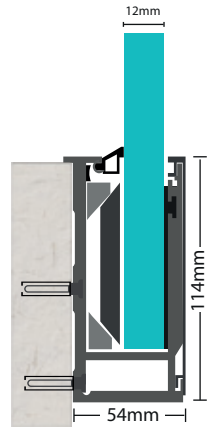

CBP-07

Continuous Side Profile

- ★ Dark Color :
- ★ Wood Color :
- ★ Metallic color :

• Infinite

Railing Length	☒	☒	☒	☒	16'	14'
Glass Height	30"	33"	36"	39"	42"	45"

- ★ Side mounted with Continuous Section.
- ★ Suitable For 12 mm Glass Thickness.

★ This Product Can Support Glass Height as per given above chart

★ Available Finish : Sandblasted / Anodized / Electroplating
PVD / Wooden / Powder Coating