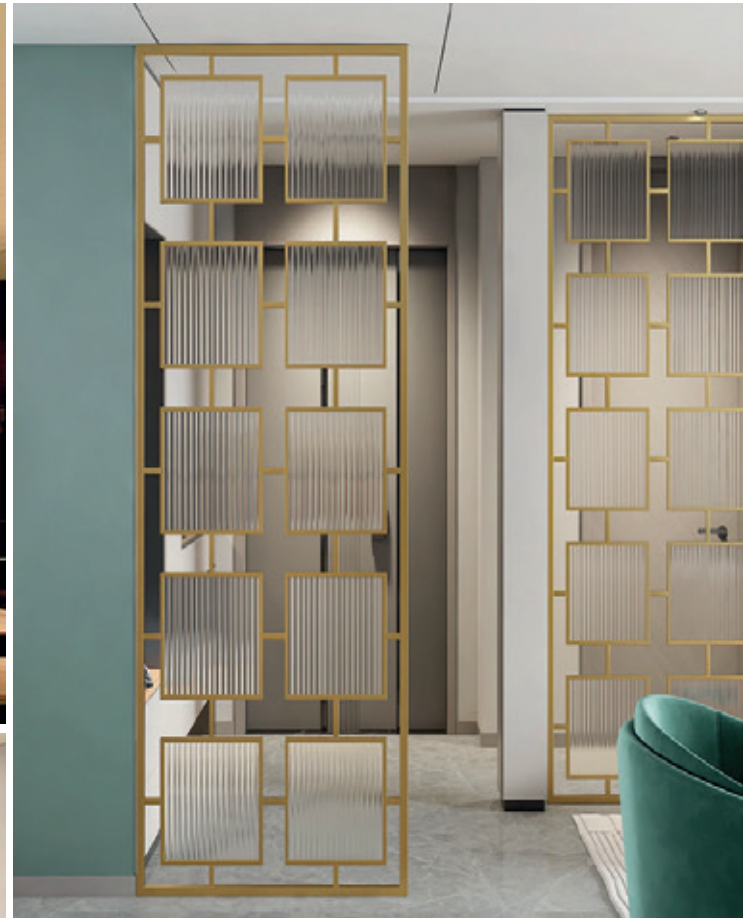

ENERGY SAVING DEVICE

CPS-01

PVD COATED CUSTOMIZED INTERIOR PRODUCTS

*Price On Request

• Size and Design can be customised as per the requirement.

PVD COATED SS PROFILES

Size (mm)
 12X12
 19x19
 25X25
 38x38