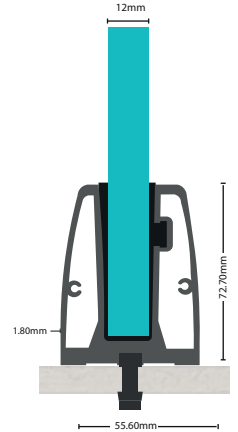

CBP-07

Continuous Side Profile

- ★ Dark Color :
- ★ Wood Color :
- ★ Metallic color :

• Infinite

Railing Length	<input checked="" type="checkbox"/>	<input checked="" type="checkbox"/>	<input checked="" type="checkbox"/>	<input checked="" type="checkbox"/>	16'	14'
Glass Height	30"	33"	36"	39"	42"	45"

- ★ Side mounted with Continuous Section.
- ★ Suitable For 12 mm Glass Thickness.

★ This Product Can Support Glass Height as per given above chart

★ Available Finish : Sandblasted / Anodized / Electroplating
PVD / Wooden / Powder Coating

CBP-08

Continuous Profile

- ★ Dark Color :
- ★ Wood Color :
- ★ Metallic color :

• Infinite

Railing Length	<input checked="" type="checkbox"/>	<input checked="" type="checkbox"/>	<input checked="" type="checkbox"/>	<input checked="" type="checkbox"/>	16'	14'
Glass Height	30"	33"	36"	39"	42"	45"