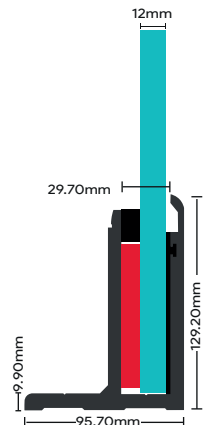

CBP-09

Continuous Profile

- ★ Dark Color :
- ★ Wood Color :
- ★ Metallic color :

• Infinite

Railing Length	<input checked="" type="checkbox"/>	<input checked="" type="checkbox"/>	<input checked="" type="checkbox"/>	15'	12'
Glass Height	30"	33"	36"	39"	42"

- ★ Top mounted with Continuous Section.
- ★ Suitable For 12 mm Glass Thickness.

★ This Product Can Support Glass Height as per given above chart

★ Available Finish : Sandblasted / Anodized / Electroplating
PVD / Wooden / Powder Coating

CBP-10

Continuous Profile

- ★ Dark Color :
- ★ Wood Color :
- ★ Metallic color :

• Infinite

Railing Length	<input checked="" type="checkbox"/>	<input checked="" type="checkbox"/>	<input checked="" type="checkbox"/>	<input checked="" type="checkbox"/>	16'	14'	12'
Glass Height	30"	33"	36"	39"	42"	45"	48"