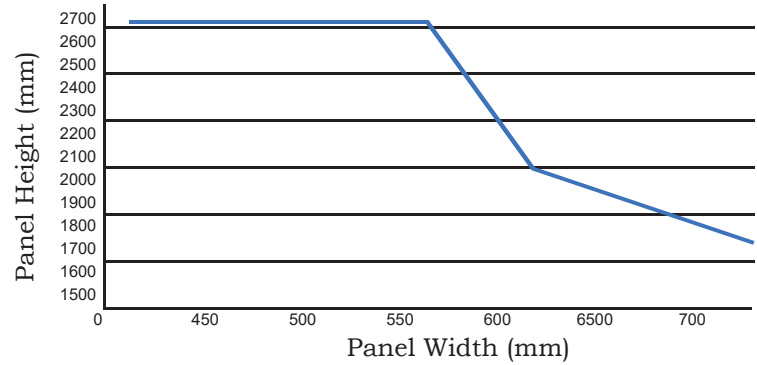

CSSS-FL-01(2+2)

SLIDE AND SWING CESS-01

Per Panel

Window Shapes

Panel Range

Technical Specifications:

- > Glass Thickness : 8,10,12 mm
- > Maximum Height : 2700 mm
- > Panel Width Range : 750 mm
- > Panel : Customised
- > Fix Section : 55 x 55 mm (Top & Bottom Rail)
- > Sliding Section : 60 x 32 mm (Sliding Glass)