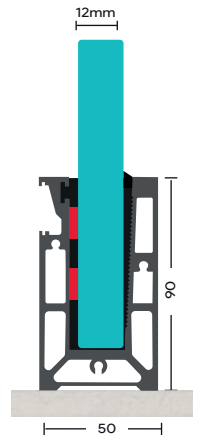

CBPL-01 LED Bottom Continuous Profile

- ★ Dark Color :
- ★ Wood Color :
- ★ Metallic color :

- ★ Top mounted with Continuous Section.
- ★ Suitable For 12 mm Glass Thickness.

● Infinite

Railing Length	☒	☒	☒	15'	12'
Glass Height	30"	33"	36"	39"	42"

- ★ This Product Can Support Glass Height as per given above chart

- ★ Available Finish : Sandblasted / Anodized / Electroplating PVD / Wooden / Powder Coating

CBRT-01 Bottom Railing Bracket

- ★ Dark Color :
- ★ Wood Color :
- ★ Metallic color :

- ★ Top mounted with Bracket Base.
- ★ Suitable For 12 mm Glass Thickness.

● Infinite

Railing Length	☒	☒	☒	15'	12'
Glass Height	30"	33"	36"	39"	42"

- ★ This Product Can Support Glass Height as per given above chart

- ★ Available Finish : Sandblasted / Anodized / Electroplating PVD / Wooden / Powder Coating

CBRT-02 Bottom Railing Bracket

- ★ Dark Color :
- ★ Wood Color :
- ★ Metallic color :

- ★ Top mounted with Bracket Base.
- ★ Suitable For 12 mm Glass Thickness.

● Infinite

Railing Length	☒	☒	☒	15'	12'
Glass Height	30"	33"	36"	39"	42"

- ★ This Product Can Support Glass Height as per given above chart

- ★ Available Finish : Sandblasted / Anodized / Electroplating PVD / Wooden / Powder Coating