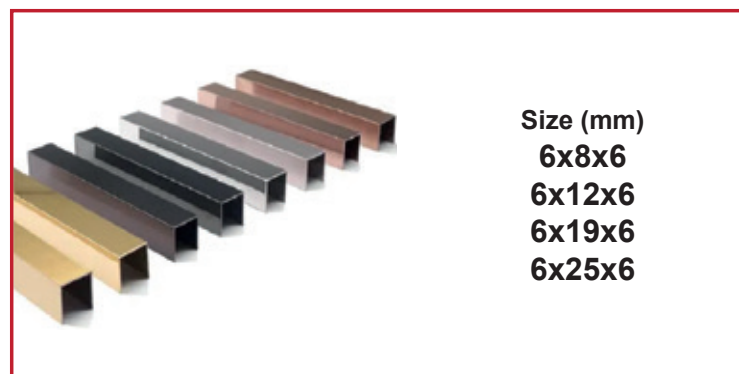

L-PROFILE

Length Size:- 8 Feet

Size (mm)
 8
 12
 19
 25
 50

PLAIN STRIP

Length Size:- 8 Feet

Size (mm)
 8
 12
 19
 25

T-PROFILE

Length Size:- 8 Feet