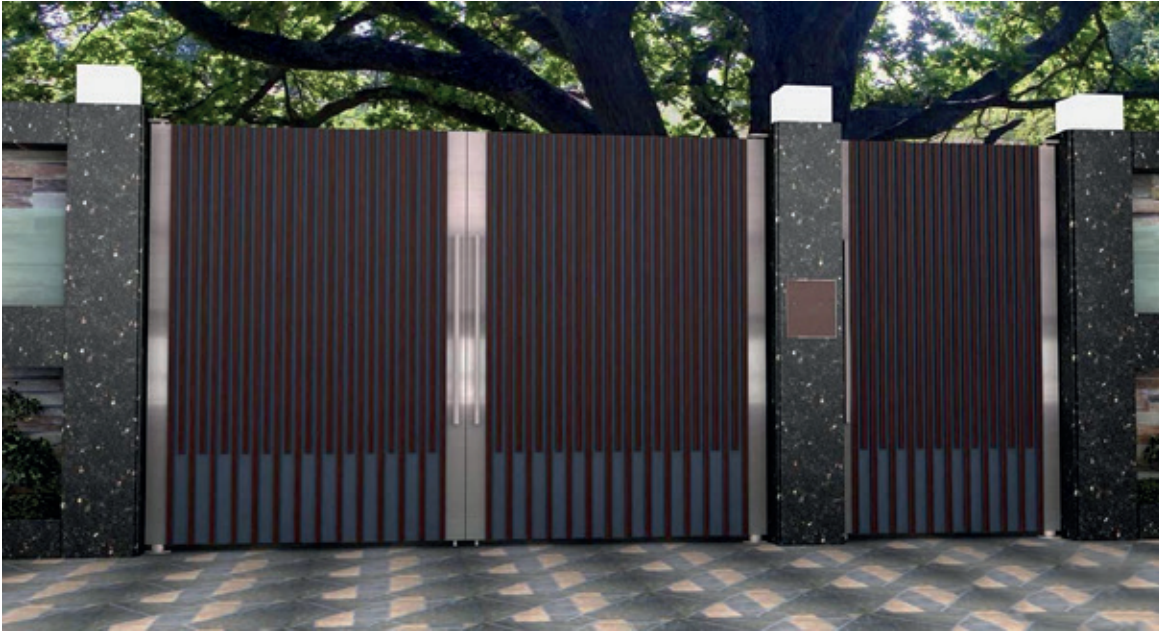

GATE AND CLADDING PROFILE

CGAP-01

154mm x 12ft. (7kg)(DC)
154mm x 12ft. (7kg)(WD)