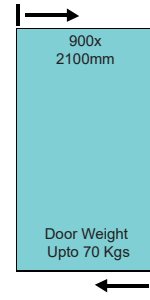

HYDRAULIC PATCH

No Digging Floor

HYDRAULIC PATCH COMBO SET

Specification

- Floor Mounted
- Glass Thickness up to 12mm
- Maximum Door Height: 2100mm
- Maximum Door Width: 900mm
- Maximum Door Weight: upto 70kg

SUPER SPRING FLOOR SPRING COMBO SET (JAPANESE BEARING)

10
Lac
Cycle Tested

Specification

- Floor Digging Required
- Japanese Bearing Inside
- Glass Thickness up to 12mm
- Maximum Door Height: 2400mm
- Maximum Door Width: 1050mm
- Maximum Door Weight: 90 to 120kg
- Special Water Resistant Coating Inside

Specification

- Floor Digging Required
- Korean Bearing Inside
- Glass Thickness up to 12mm
- Maximum Door Height: 2400mm
- Maximum Door Width: 1050mm
- Maximum Door Weight: 90 to 120kg
- Special Water Resistant Coating Inside

SINGLE CYLINDER FLOOR SPRING COMBO

Specification

- Floor Digging Required
- Korean Bearing Inside
- Glass Thickness up to 12mm
- Maximum Door Height: 2100mm
- Maximum Door Width: 800mm
- Maximum Door Weight: 70 to 90kg
- Special Water Resistant Coating Inside