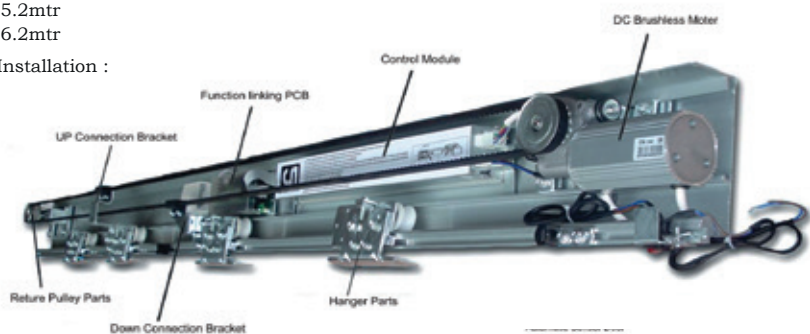

AUTOMATIC SLIDING SENSOR DOOR

CASSD-01

Automatic Sliding Sensor Door

4.2mtr
5.2mtr
6.2mtr

Installation :

Specification

Door Parameter

Single Leaf Maximum Opening	1200mm x 2400mm
Bi-parting Door Maximum Opening	2200mm x 2400mm
Maximum Door Weight Single Leaf	75kg to 90kg (Single Door)
Maximum Door Weight Double Leaf	75kg x 2 Door (Bi-parting)