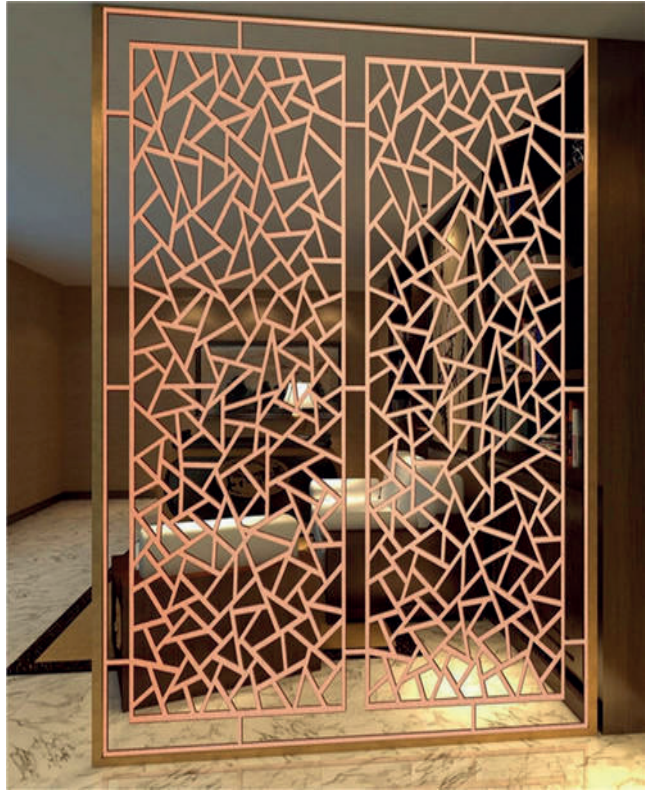

ENERGY SAVING DEVICE

CPS-01

PVD COATED CUSTOMIZED INTERIOR PRODUCTS

*Price On Request

• Size and Design can be customised as per the requirement.

PVD COATED SS PROFILES

Size (mm)
 12X12
 19x19
 25X25
 38x38